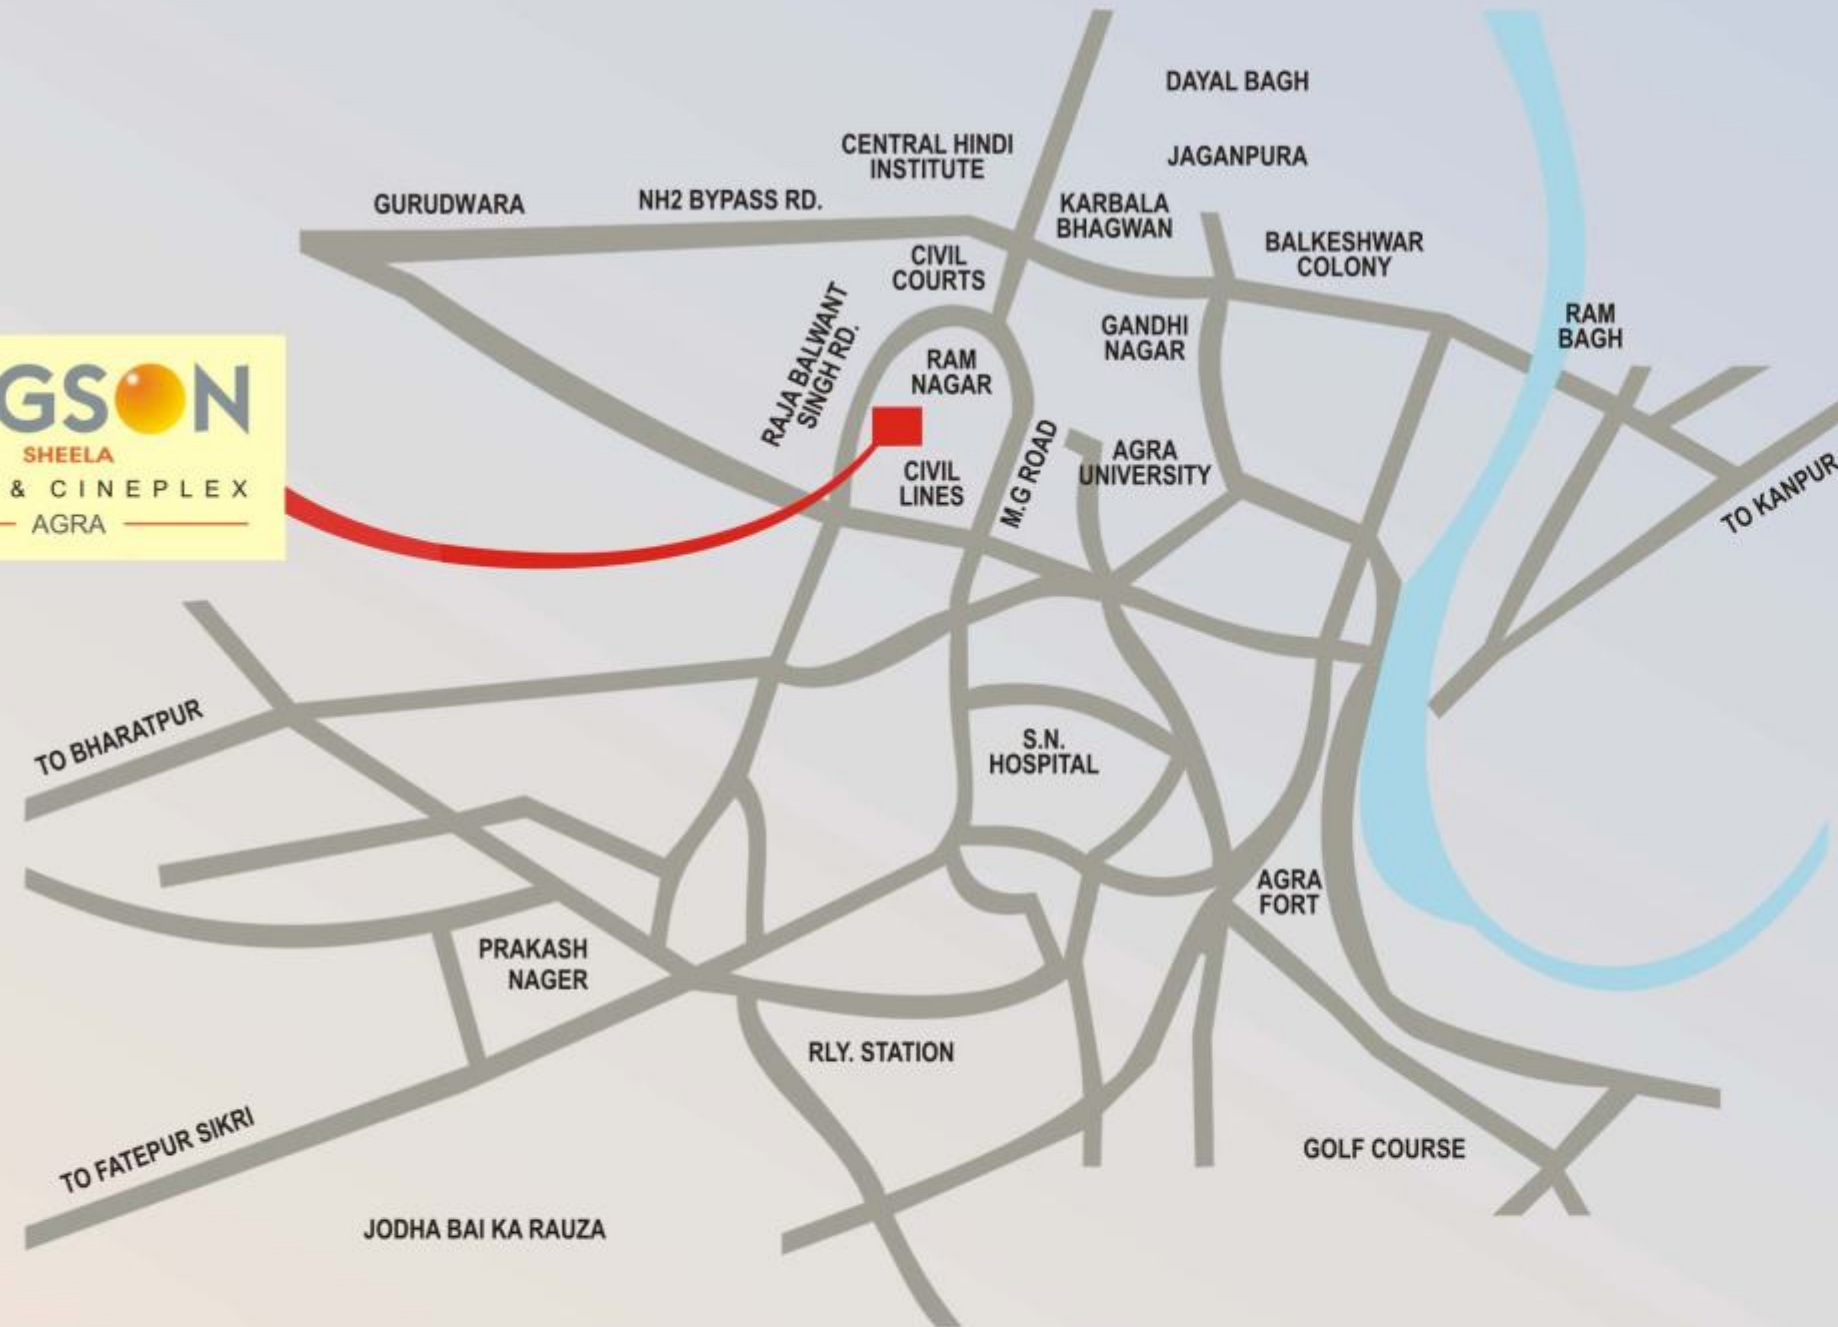

# Location Map

Agra City

**TEGSON**  
SHEELA  
MALL & CINEPLEX  
AGRA

Not to scale

## A location throbbing with promise

The Tegson Sheela Mall & Cineplex is coming up right in the heart of Agra. Located near MG Road, the commercial and business epicenter of the city, it scores immediately on every parameter. A captive clientele, commuting advantages, proximity to the most buzzing areas of the city-are just some of them. In fact, there's no better place for the lifestyle brands to be in the city.

- ✦ Located at Surya Nagar
- ✦ Right next to M G Road
- ✦ Proximity to the best business and residential centers including Civil Lines, Nehru Nagar, Dayal Bagh and Gandhi Nagar
- ✦ Excellent commuting facilities