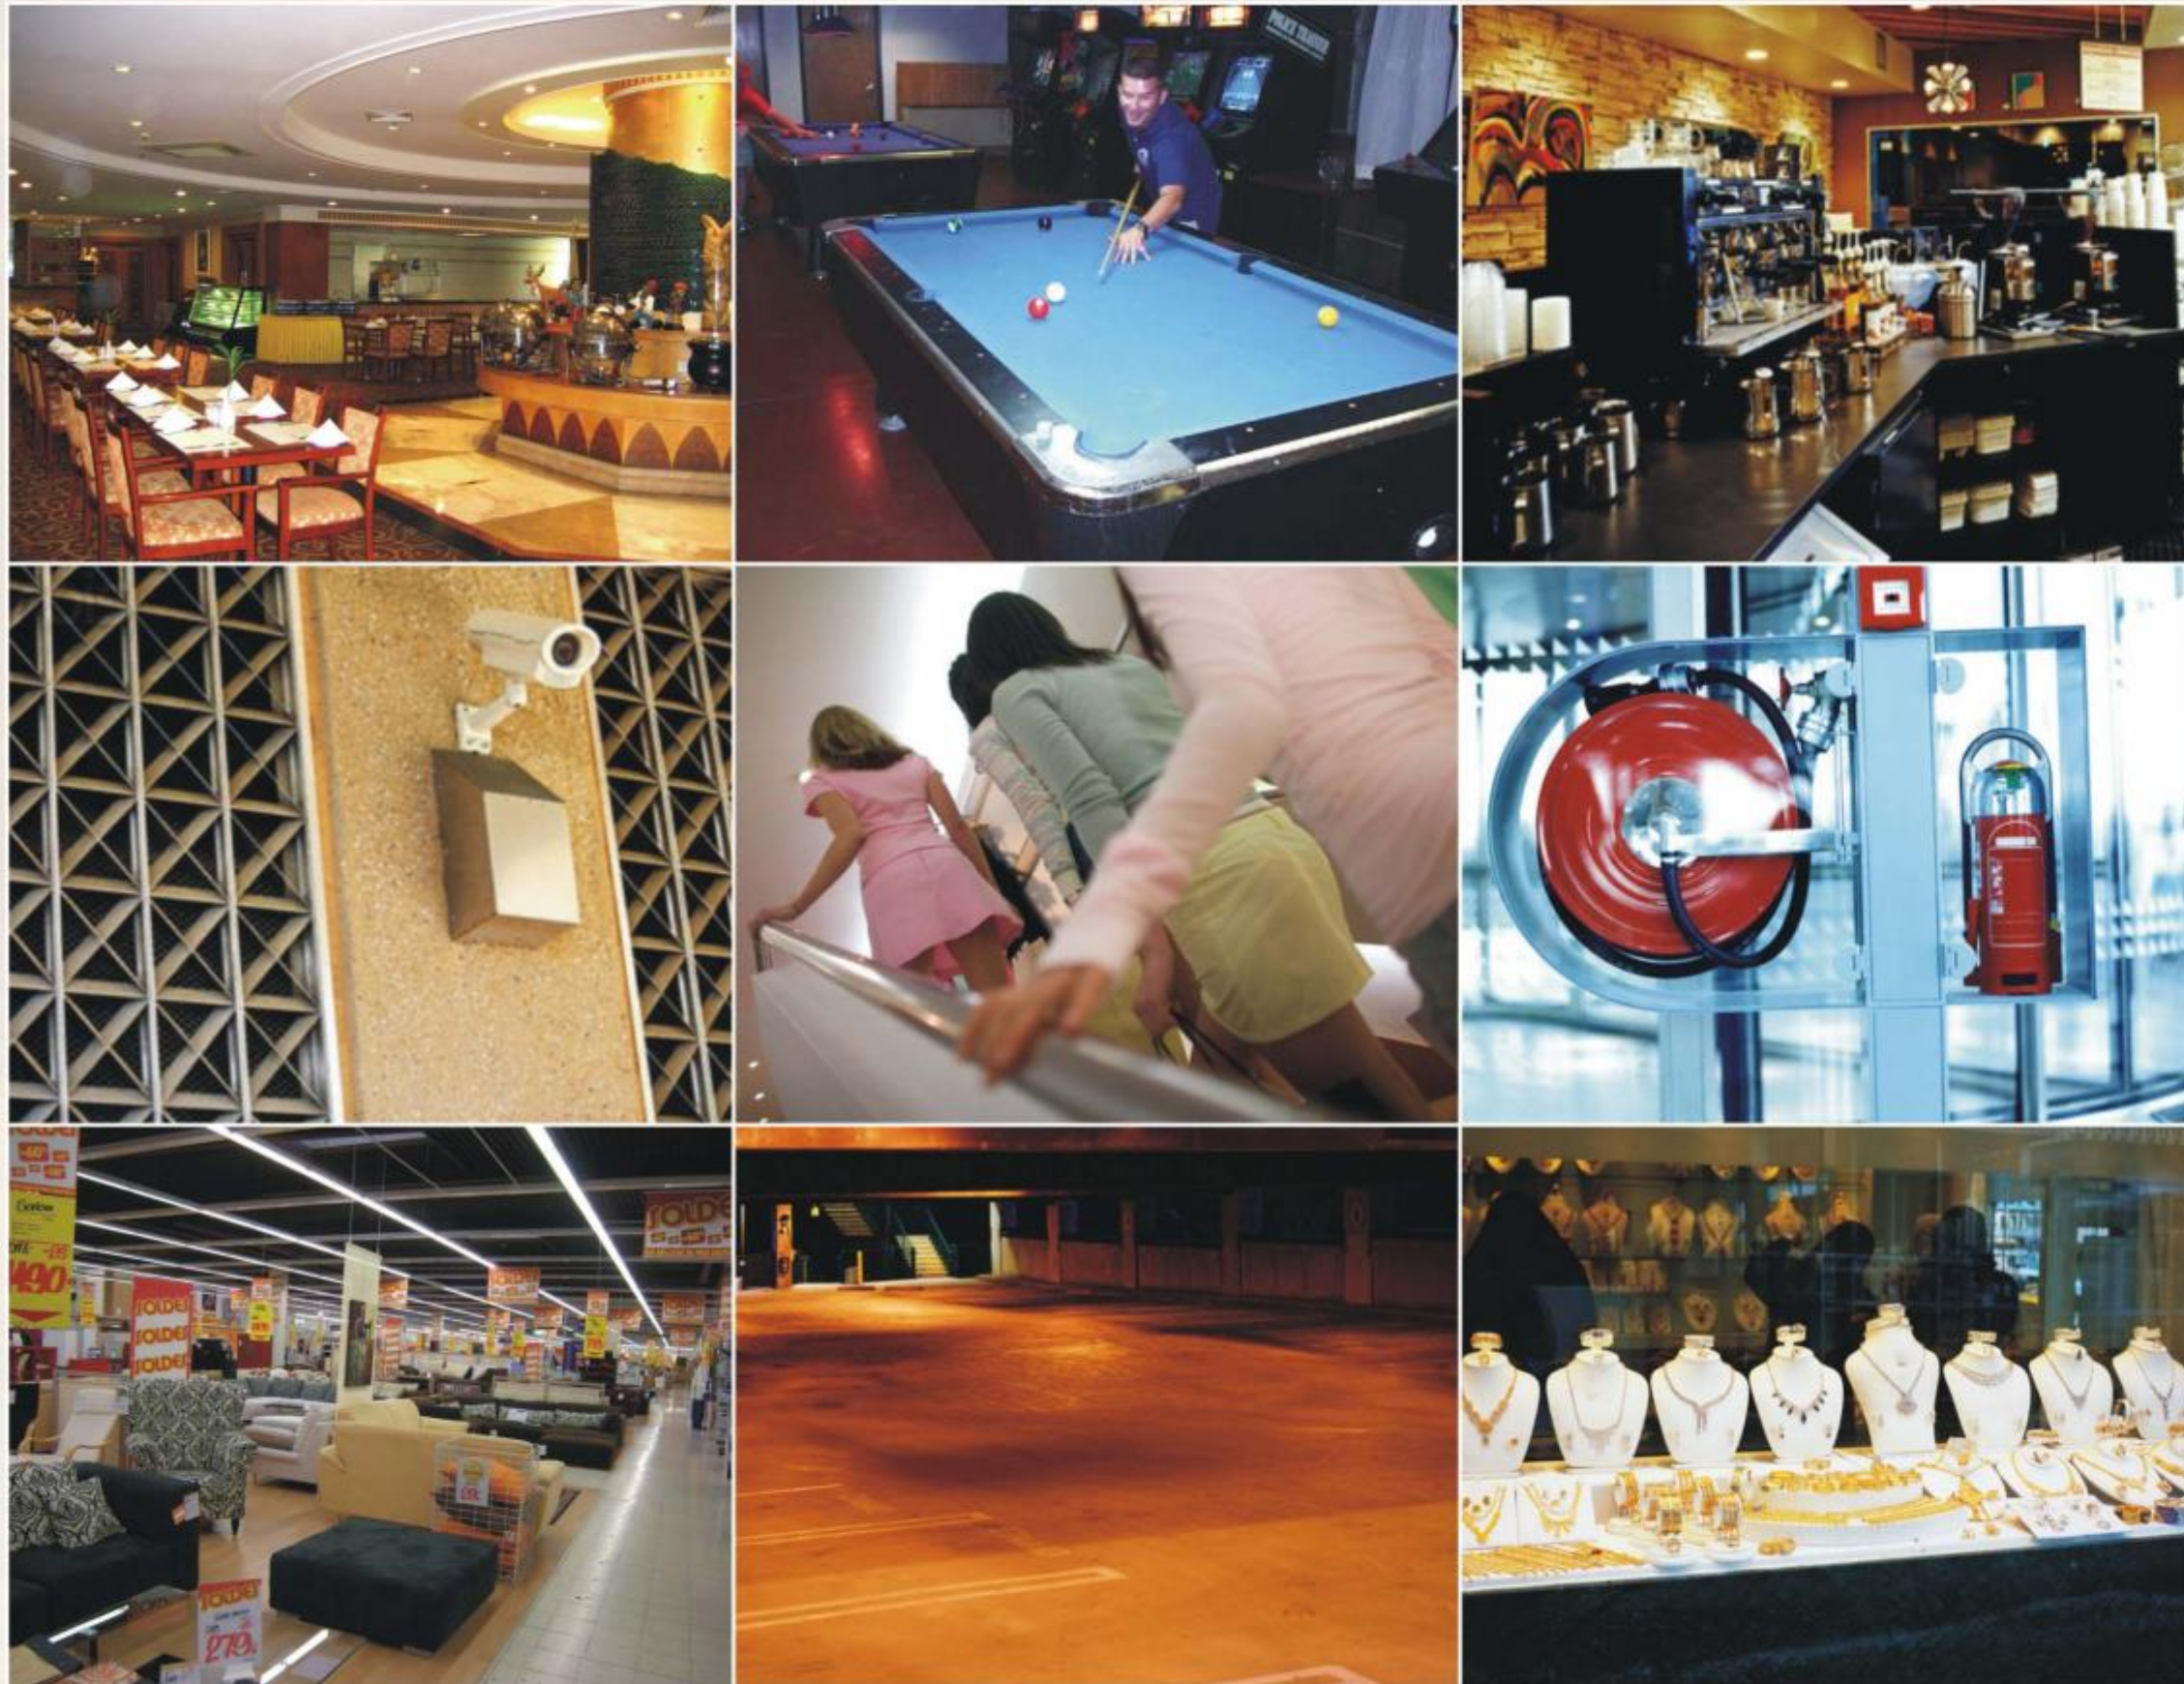

- + 2 Screen multiplex
- + Unlimited entertainment
- + Superior acoustics
- + Comfortable seating

**TEGSON**  
SHEELA  
MALL & CINEPLEX  
AGRA

**Now Playing**

*Food in Film*

July 22 - August 22

## For the good times

Tegson Sheela Mall & Cineplex will boast Agra's first exclusive night club with a spectacular bird's eye view of The Taj Mahal making it an ideal destination for Agra's elite and tourist alike. With an immaculate planning and right mix of indoor activities, the club will be serving to the needs of its members to their ultimate joy and pleasure. Beside a host of recreational facilities, the members and their guests will also enjoy a whole new world of sumptuous multi-cuisine delights. All these attractions are set in a highly premium class ambience and inspiring environment therefore making Tegson Sheela Mall & Cineplex a regular haunt for the upper crest, resulting a rewarding business proposition.

- ✦ Exclusive club ✦ Lounge & Bar
- ✦ Multi-cuisine dining experience
- ✦ Rich and premium ambience
- ✦ Recreational activities
- ✦ Excellent service to patrons

**TEGSON**  
SHEELA  
MALL & CINEPLEX  
AGRA