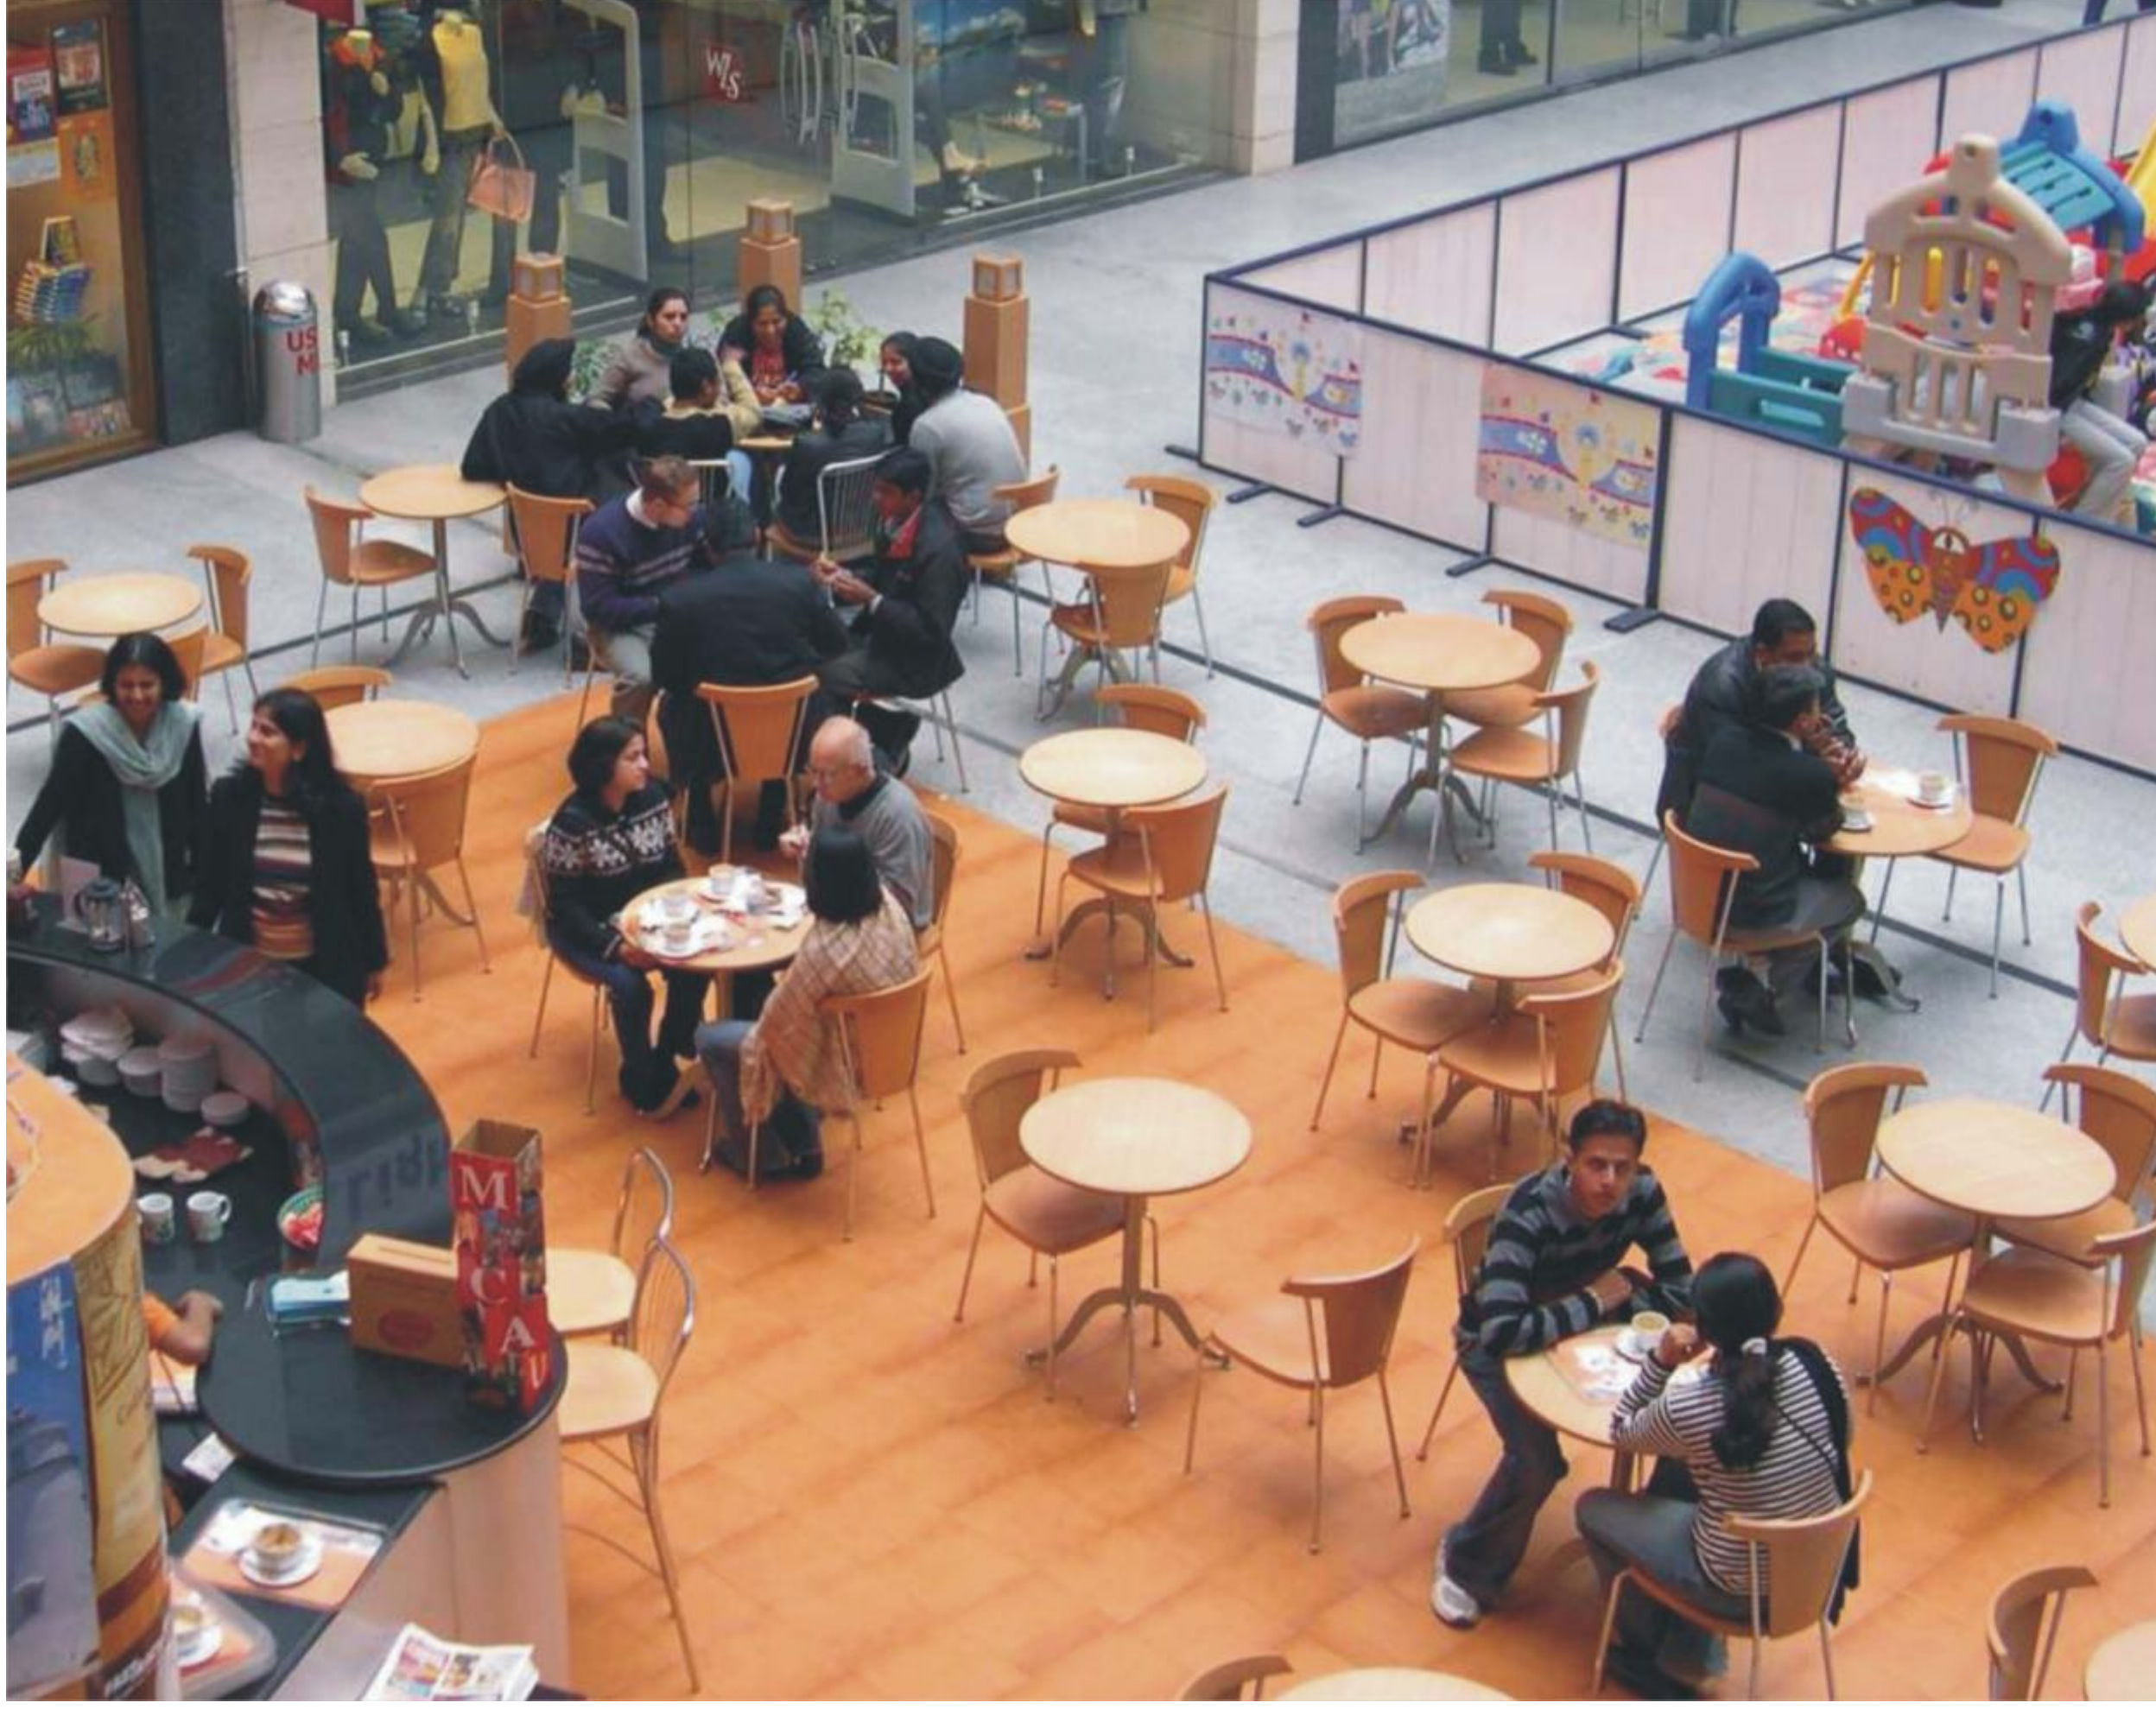

## Perfect recipe for a day out

The Tegson Sheela Mall & Cineplex will be something more than a premium shopping destination of Agra. It will become the most-talked about leisure destination of the city. It will house Agra's first rooftop night club which will serve as the hottest hangout joint for the young. It will have a giant dance floor, strobelights, food & beverage counters and will give a beautiful view of the city. Close on its heels will be a grand 2 screen ultra-modern Cineplex, with sophisticated design inputs at par with the best in the world. A vast food court will offer the best cuisine options ranging from Indian, Mughlai, Chinese, Thai, Italian to name just a few. It will also boast of coffee, ice-cream, kulfi, pizza & parantha parlours to complete the spread.